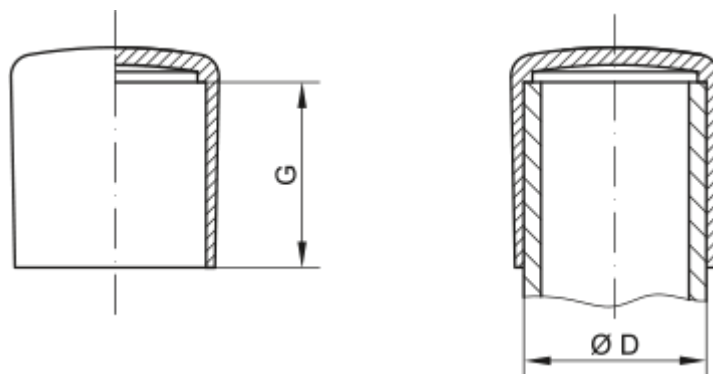

# Data Sheet

Article number: 59GPN280ER3

Description: KLEE Cap for pipes GPN 280 - (Pipe size 3)

## Measures

---

D = 3

G = 8